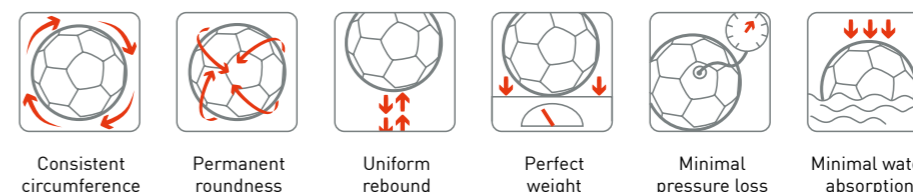

MATCHWEAR
TEAMFINAL
TEAMCUP
TEAMGOAL
TEAMLIGA
TEAMRISE
CASUALS
WOMENS
WINTER
BALLS
BAGS
MISC.